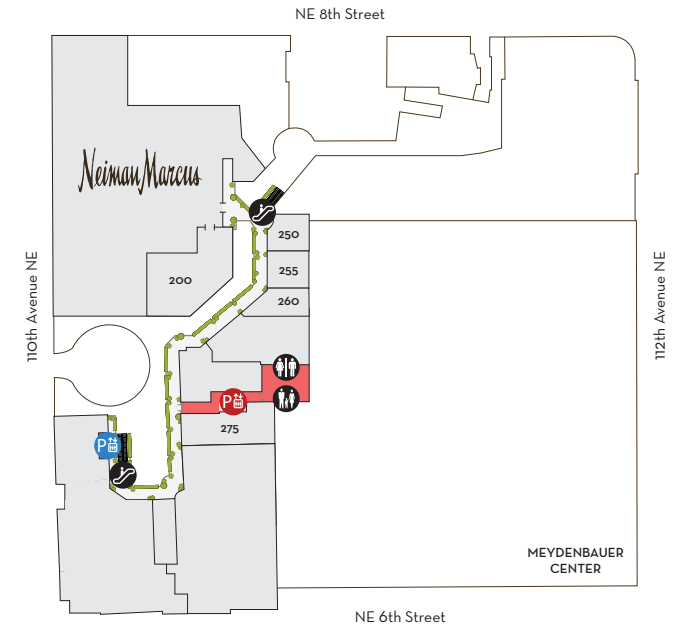

You'll find them in the Building One and Building Two lobbies. You may also contact them by phone at 425-456-8795 or through email at Concierge@TheBravern.com.

LOCATION AND PARKING

The Shops at The Bravern are conveniently located just off I-405 at the intersection of NE 8th Street and 112th Avenue NE in Bellevue, Washington. Self-parking is free for six hours with validation. No purchase necessary. Valet parking is also available.

SHOPPING HOURS

Monday - Saturday: 10:00am - 8:00pm
Sunday: 12:00pm - 6:00pm
Restaurant hours vary.

ART WALK

The Shops at The Bravern and Neiman Marcus feature an exceptional collection of sculpture, glass and paintings by Northwest artists.

DIRECTORY OF STORES

商家名錄

獨一無二，尊貴豪華的愉悅所在

 Bravern

 TheBravern

 TheBravern

TheBravern.com
[#ShopsAtBravern](https://www.instagram.com/TheBravern)

THE SHOPS AT THE
BRAVERN

LOWER LEVEL

MAIN LEVEL

UPPER LEVEL

SHOPS | 商店

- 15/115 Hermés**
425-467-0500
Handcrafted products of enduring quality and style.
- 30 Bottega Veneta**
425-201-3232
Iconic leather goods, accessories and shoes.
- 40 Tory Burch**
425-454-2255
Classic American sportswear and accessories.
- 50/145 Prada**
425-637-5820
Apparel, handbags and fragrance.
- 100 Neiman Marcus**
425-452-3300
Premier designer fashion for women, men and children.