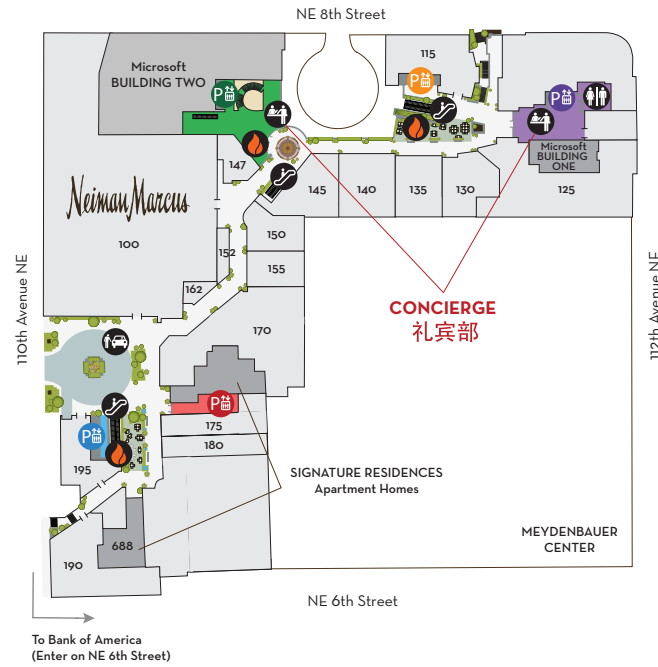

You'll find them in the Building One and Building Two lobbies. You may also contact them by phone at 425-456-8795 or through email at Concierge@TheBravern.com.

LOCATION AND PARKING

The Shops at The Bravern are conveniently located just off I-405 at the intersection of NE 8th Street and 112th Avenue NE in Bellevue, Washington. Self-parking is free for six hours with validation. No purchase necessary. Valet parking is also available.

SHOPPING HOURS

Monday - Saturday: 10:00am - 8:00pm
Sunday: 12:00pm - 6:00pm
Restaurant hours vary.

ART WALK

The Shops at The Bravern and Neiman Marcus feature an exceptional collection of sculpture, glass and paintings by Northwest artists.

DIRECTORY OF STORES

商家名錄

獨一無二，尊貴豪華的愉悅所在

 Bravern

 TheBravern

 TheBravern

TheBravern.com
[#ShopsAtBravern](https://www.instagram.com/TheBravern)

THE SHOPS AT THE
BRAVERN

LOWER LEVEL

MAIN LEVEL

UPPER LEVEL

SHOPS | 商店

- 15/115 Hermés**
425-467-0500
Handcrafted products of enduring quality and style.
- 30 Bottega Veneta**
425-201-3232
Iconic leather goods, accessories and shoes.
- 40 Tory Burch**
425-454-2255
Classic American sportswear and accessories.
- 50/145 Prada**
425-637-5820
Apparel, handbags and fragrance.
- 100 Neiman Marcus**
425-452-3300
Premier designer fashion for women, men and children.